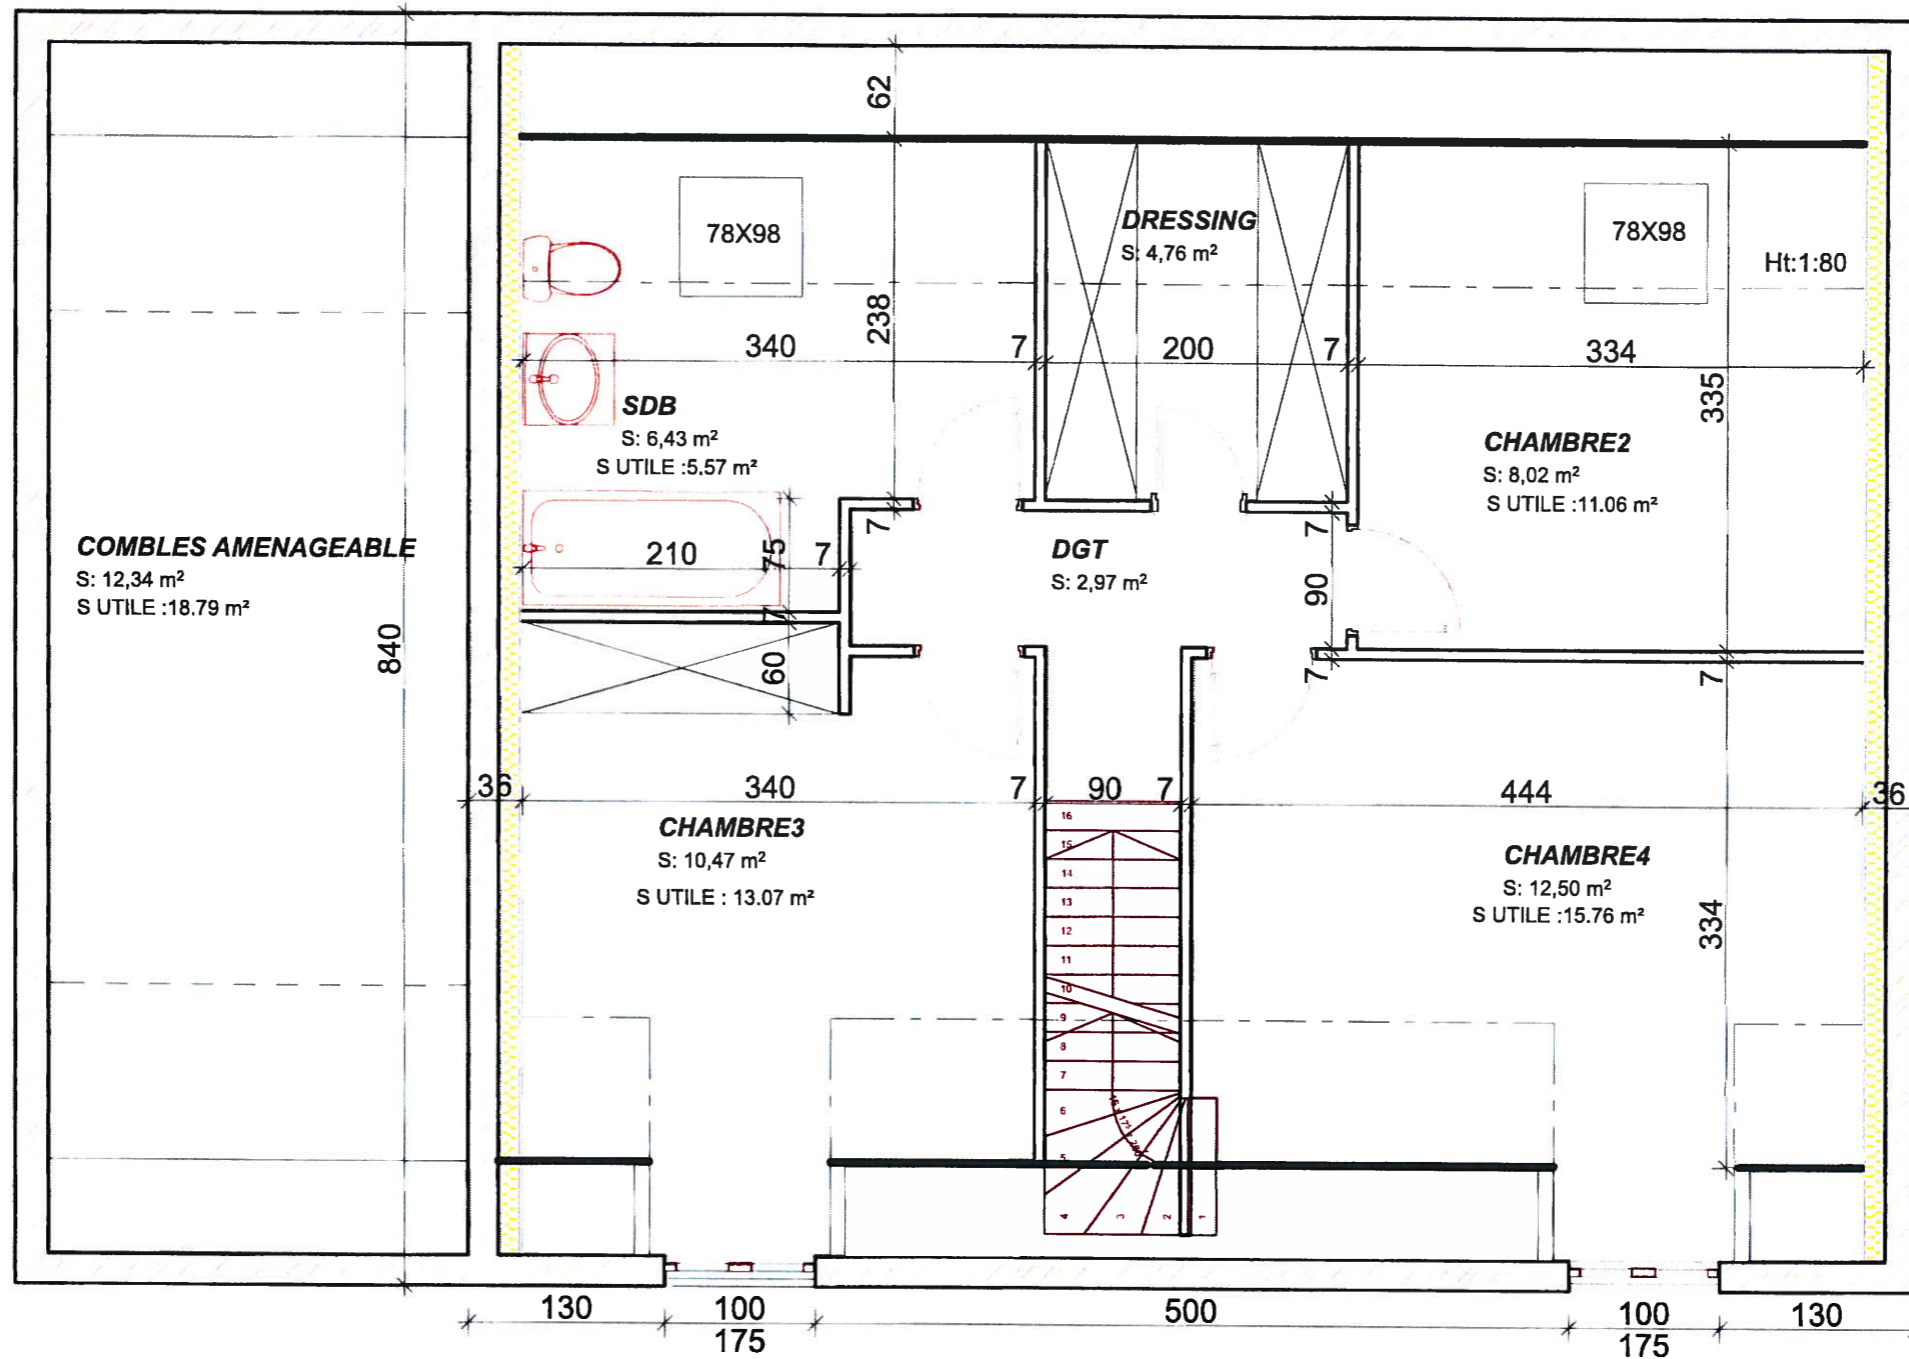

Combles

**COMBLES**  
 SURFACE HABITABLE: 57.49 m<sup>2</sup>  
 SURFACE UTILE: 71.98 m<sup>2</sup>